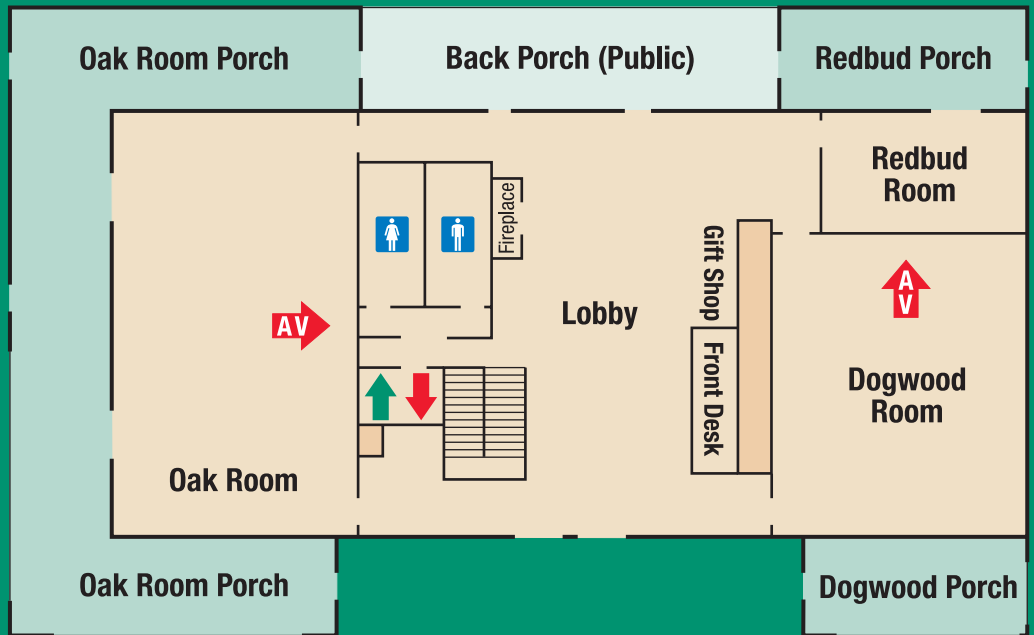

Wooded Glen

Retreat and Conference Center

2602 Hebron Church Road • Henryville, Indiana 47126
877-294-3770
www.woodedglen.com

LOST LAKE LODGE NORTH GATHERING AREA

CONFERENCE CENTER MAIN LEVEL

CONFERENCE CENTER LOWER LEVEL