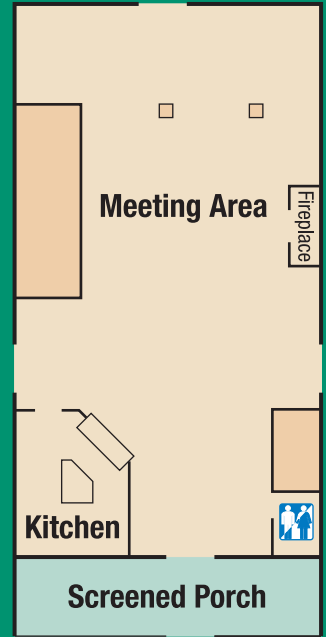

Wooded Glen

Retreat and Conference Center

2602 Hebron Church Road • Henryville, Indiana 47126
877-294-3770
www.woodedglen.com

LOST LAKE LODGE NORTH GATHERING AREA

CONFERENCE CENTER MAIN LEVEL

CONFERENCE CENTER LOWER LEVEL